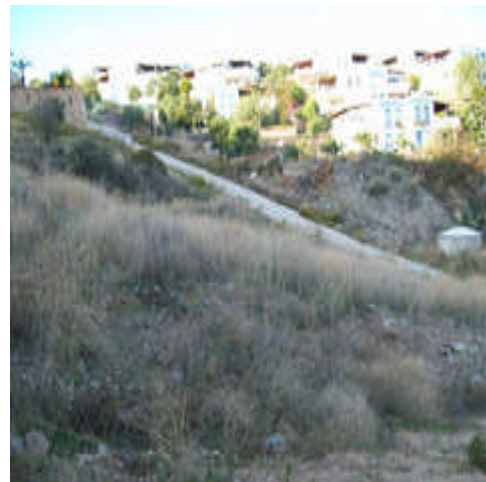

BODRUM LAND SEARCH

Specialists in land investment

Bitez

Bitez is situated on the way to Bodrum. Bitez is backed by tangerine and olive groves, the sand and shingle beach is long with good facilities for a variety of water sports such as; sailing, windsurfing, waterskiing, wakeboarding and paracending and a fantastic selection of restaurants and bars.

Property Name:

Location:

Bitez

General description:

Description: Located close to Bodrum in a quite location. Bitez offers a relaxed lifestyle with local amenities a good selection of bars, restaurants and watersports. The site is close to Hisar Villiari a well maintained complex where many Turks have invested in holiday homes. The beach at Bitez is approximately 2km away.